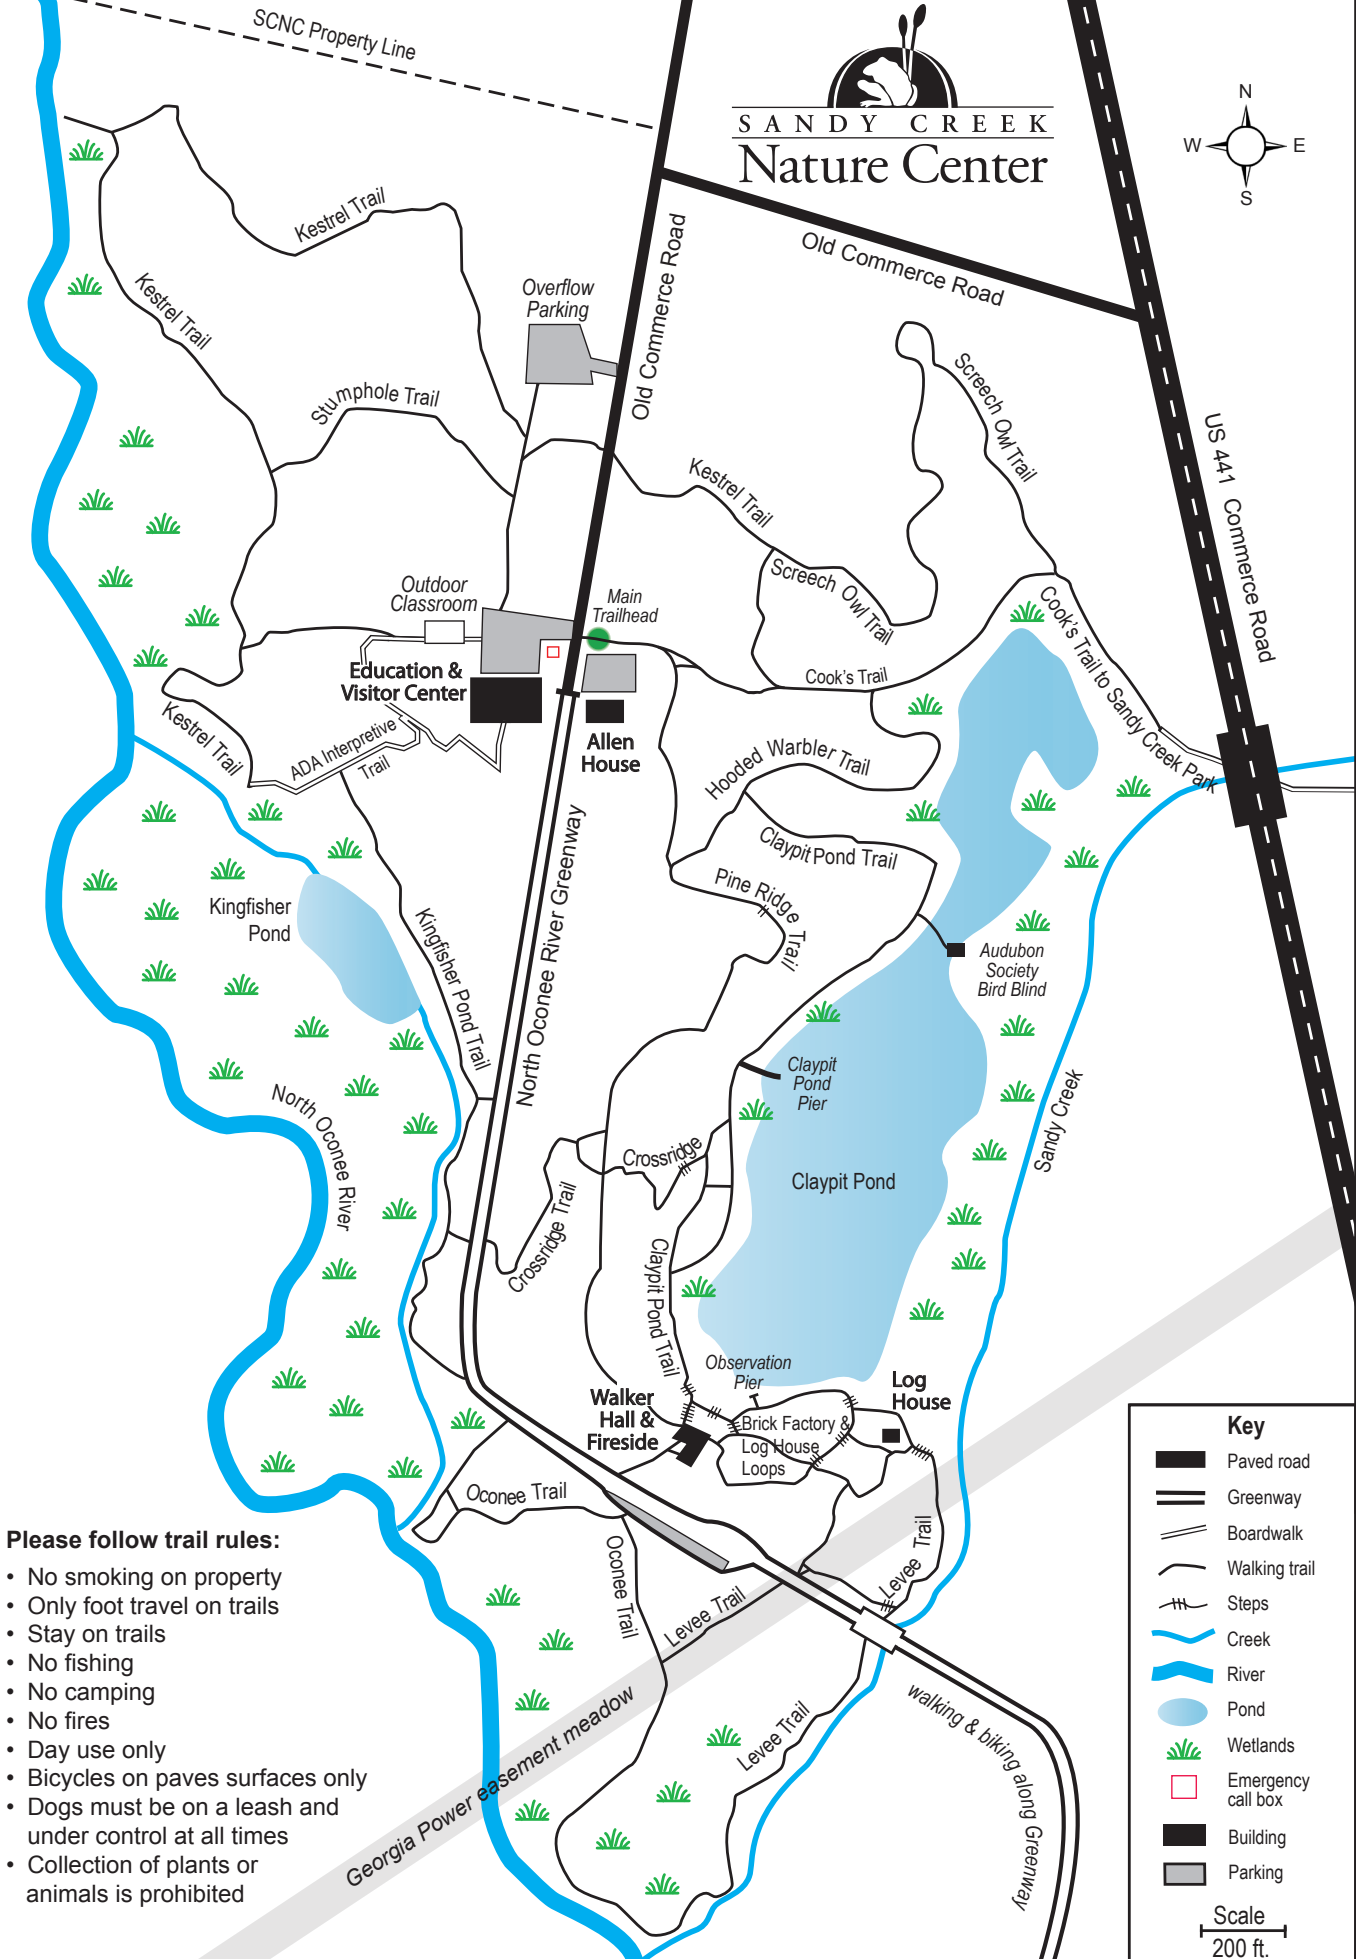

SANDY CREEK  
Nature Center

**Please follow trail rules:**

- No smoking on property
- Only foot travel on trails
- Stay on trails
- No fishing
- No camping
- No fires
- Day use only
- Bicycles on paved surfaces only
- Dogs must be on a leash and under control at all times
- Collection of plants or animals is prohibited

**Key**

- Paved road
- Greenway
- Boardwalk
- Walking trail
- Steps
- Creek
- River
- Pond
- Wetlands
- Emergency call box
- Building
- Parking

Scale 1" = 200 ft.