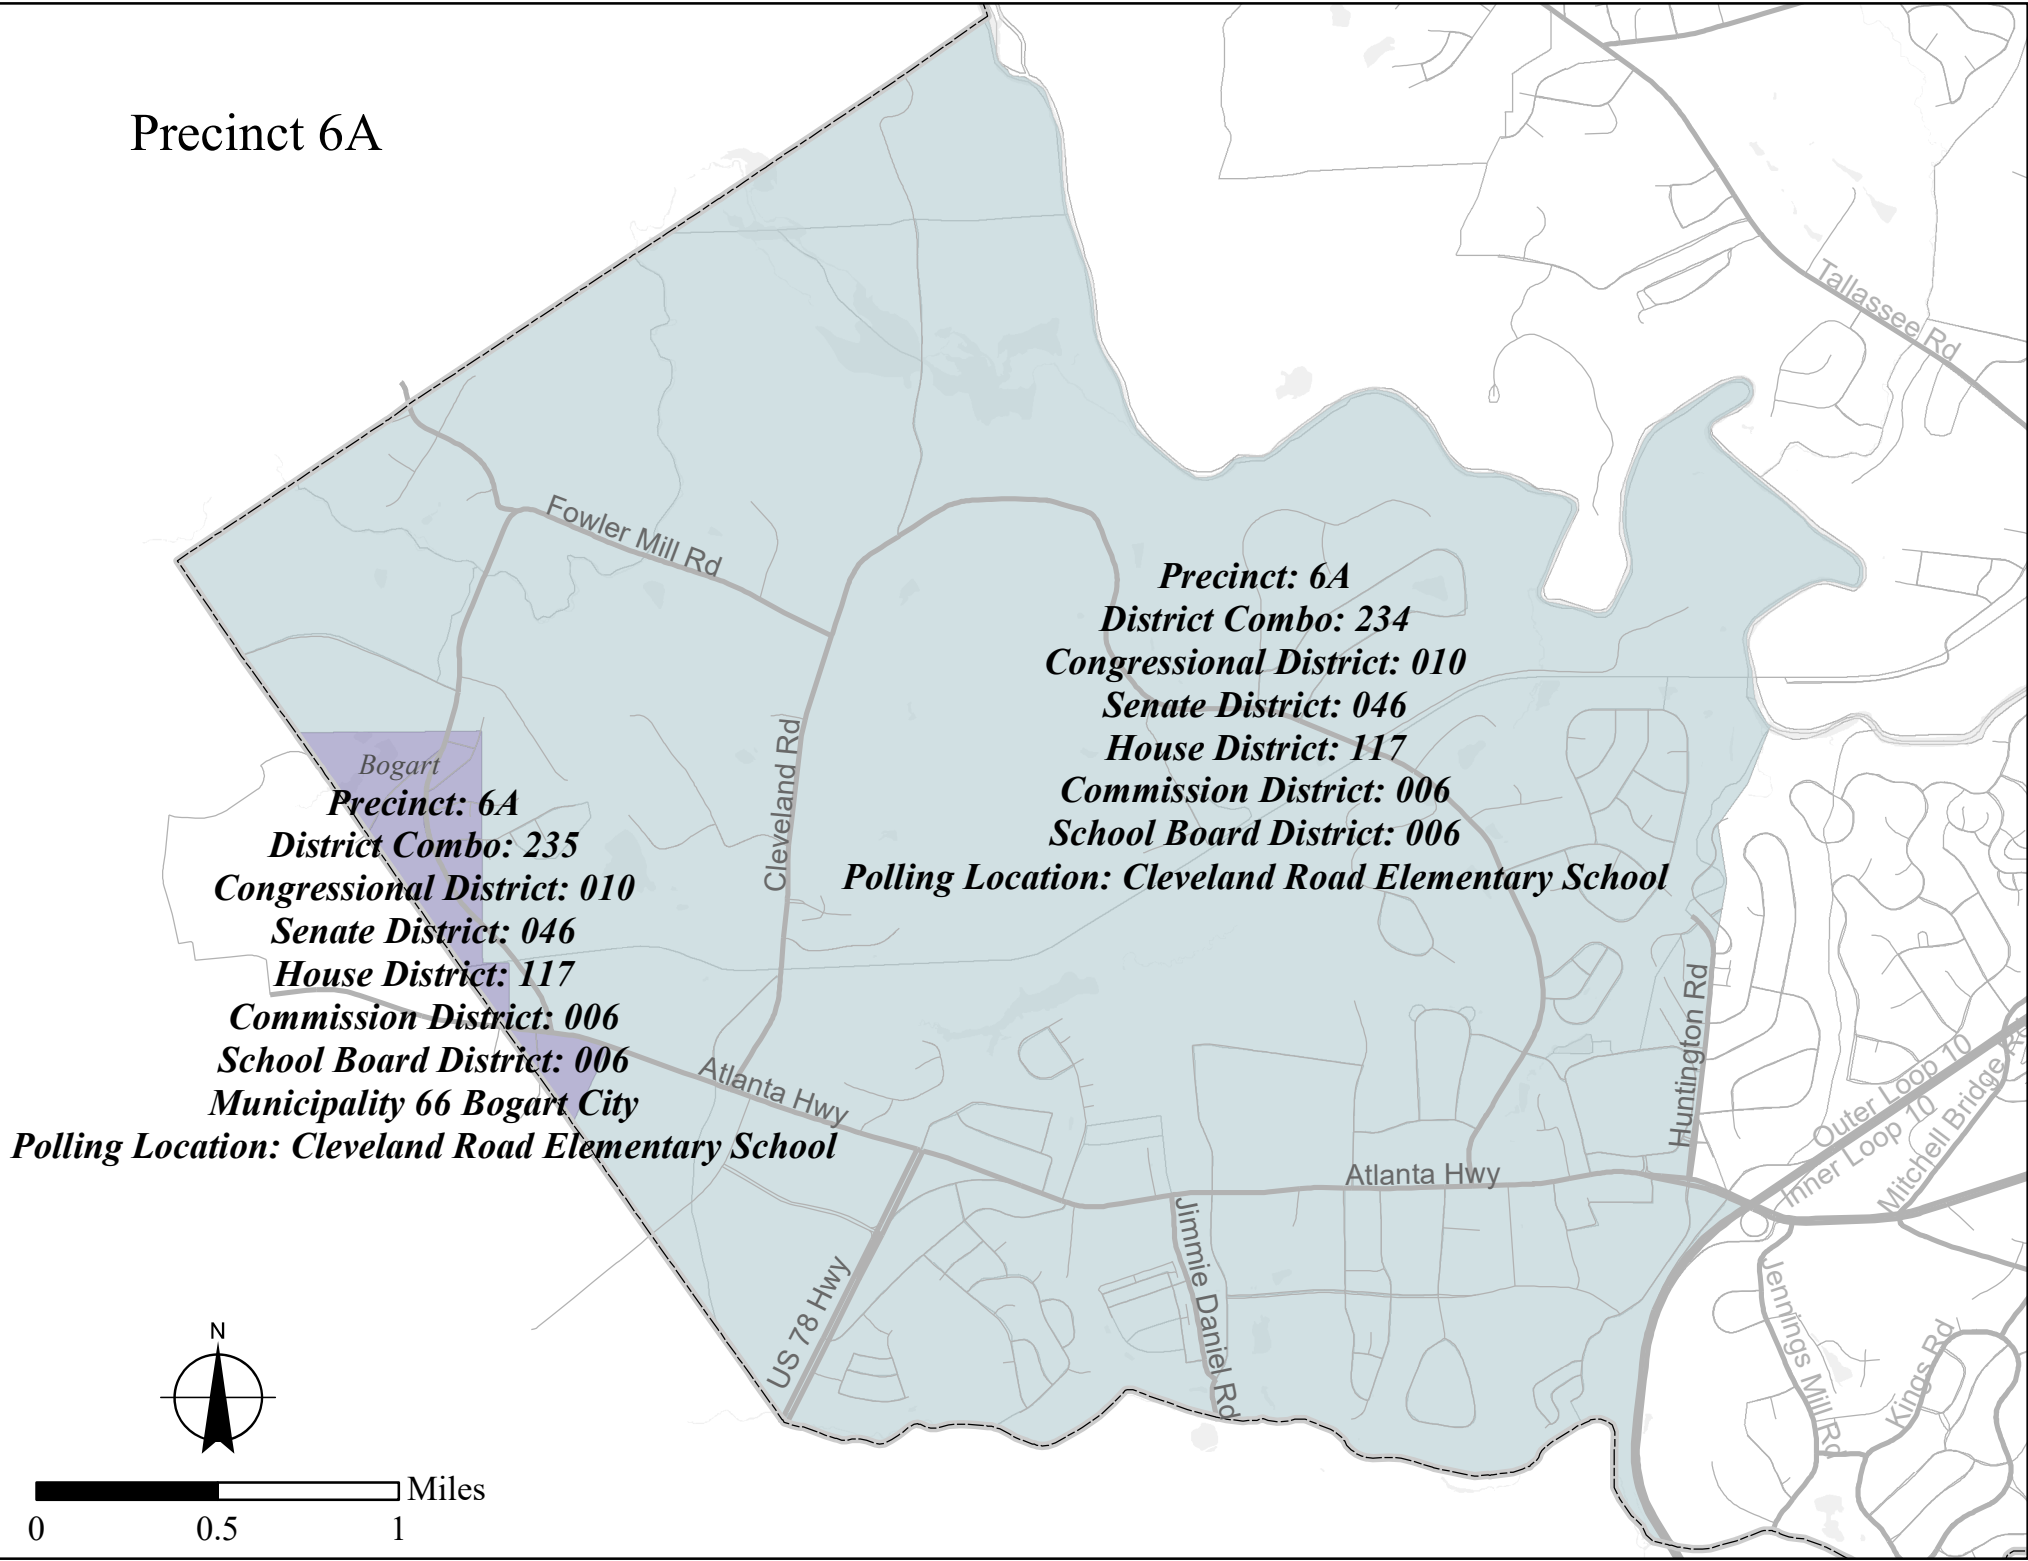

Precinct 6A

Precinct: 6A
District Combo: 234
Congressional District: 010
Senate District: 046
House District: 117
Commission District: 006
School Board District: 006
Polling Location: Cleveland Road Elementary School

Bogart
Precinct: 6A
District Combo: 235
Congressional District: 010
Senate District: 046
House District: 117
Commission District: 006
School Board District: 006
Municipality 66 Bogart City
Polling Location: Cleveland Road Elementary School