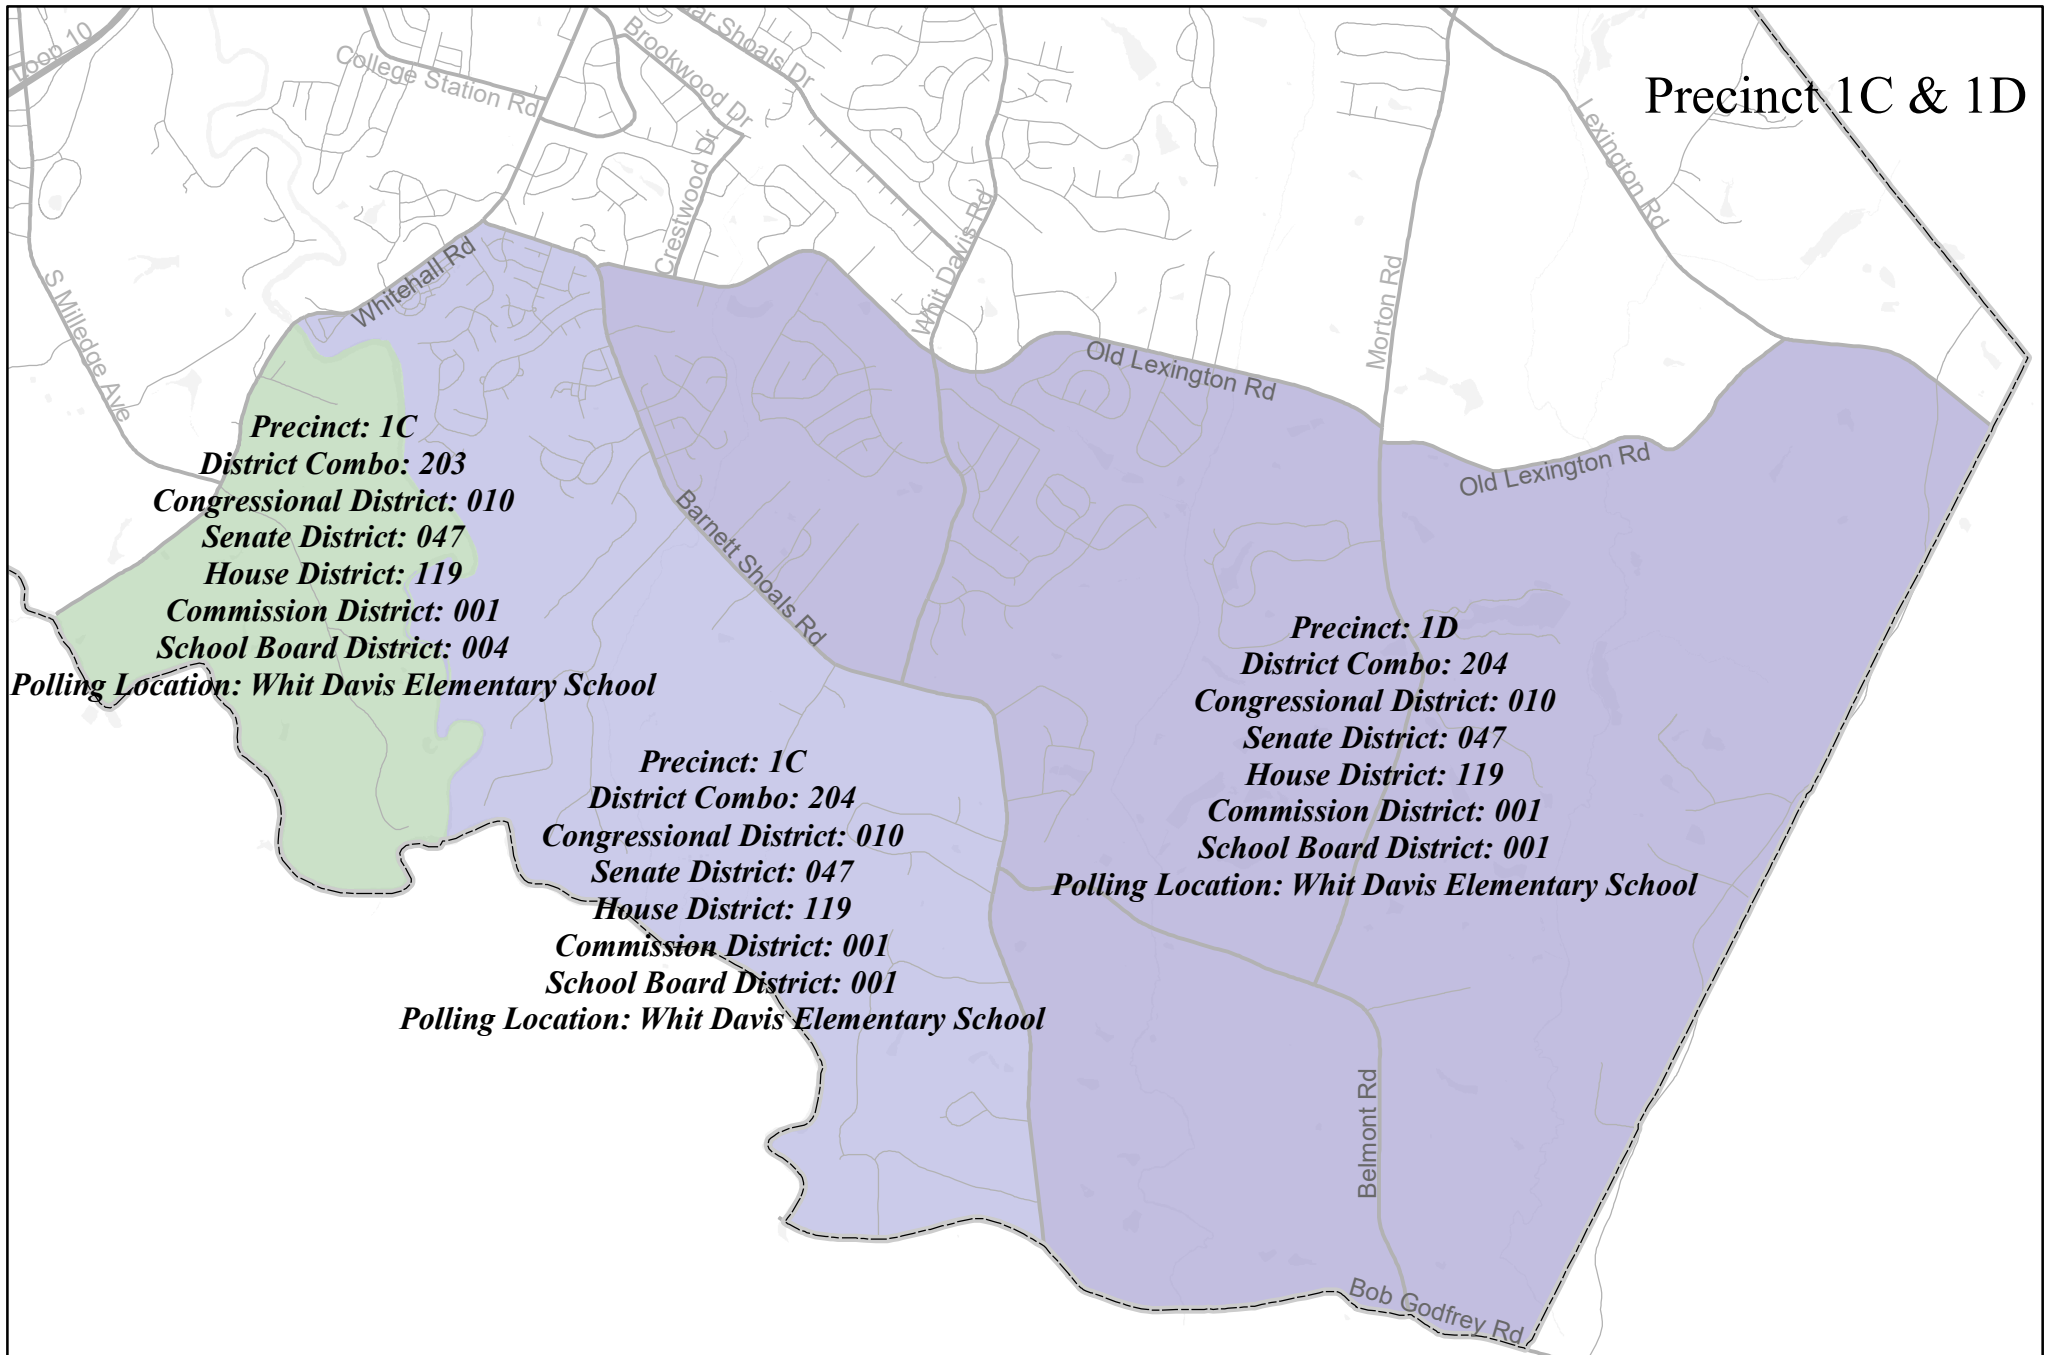

**Precinct 1C & 1D**

**Precinct: 1C**  
**District Combo: 203**  
**Congressional District: 010**  
**Senate District: 047**  
**House District: 119**  
**Commission District: 001**  
**School Board District: 004**

**Polling Location: Whit Davis Elementary School**

**Precinct: 1C**  
**District Combo: 204**  
**Congressional District: 010**  
**Senate District: 047**  
**House District: 119**  
**Commission District: 001**  
**School Board District: 001**  
**Polling Location: Whit Davis Elementary School**

**Precinct: 1D**  
**District Combo: 204**  
**Congressional District: 010**  
**Senate District: 047**  
**House District: 119**  
**Commission District: 001**  
**School Board District: 001**  
**Polling Location: Whit Davis Elementary School**