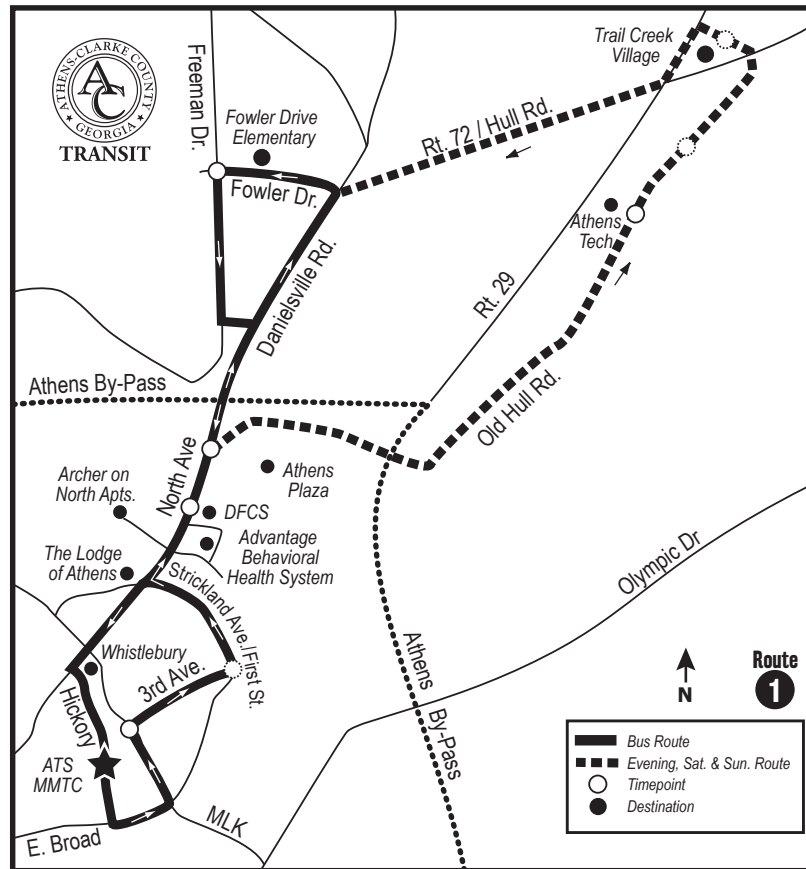

Gracias por viajar con ACCT.
Esperamos que su viaje sea placentero.
Por favor llame a nuestra oficina principal, si tiene alguna sugerencia o comentario:
706-613-3430