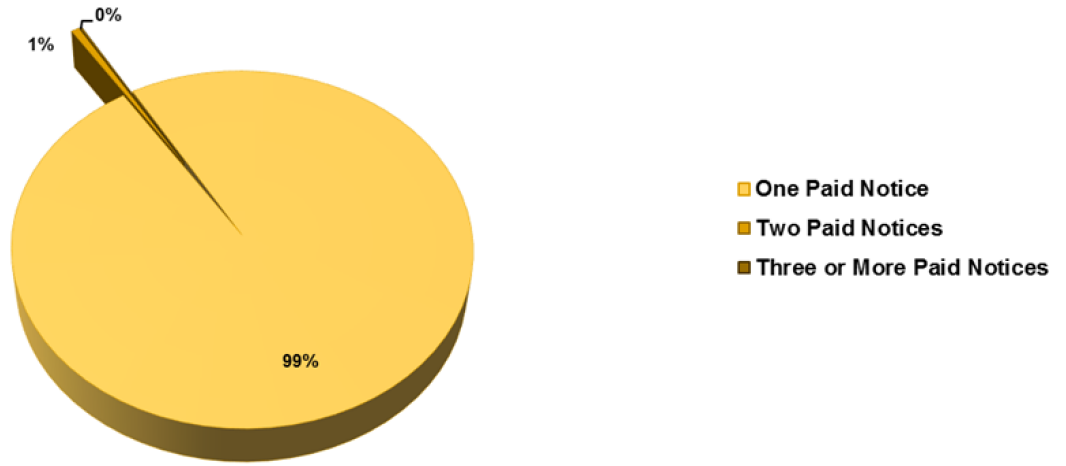

Athens-Clarke Crossing Guard School Bus Safety Camera Program Recidivism Rate

Athens-Clarke - Crossing Guard School Bus Safety Camera Program Total Citations by Month