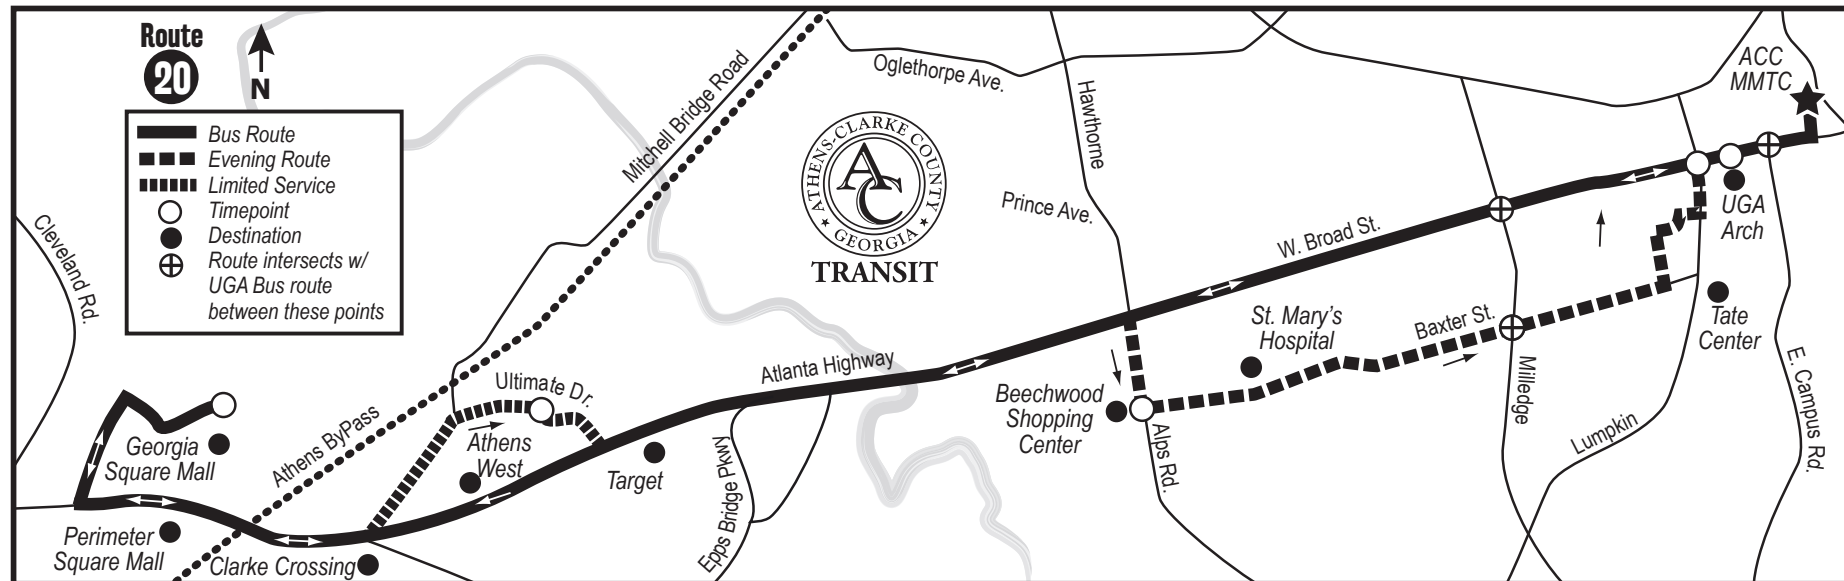

MMTC - Bay D

UGA North Campus
Target

Athens West
Shopping Center

Clarke Crossing
Shopping Center

Perimeter Square
Mall

Georgia Square Mall

Call
706-613-3430
for more info or
visit us on the web at
www.acctgov.com/transit
ELWalkerDesign©Aug2018

How to Ride the Bus

- 1 Find your location on the map.
- 2 Check the timetable for the closest timepoint to your location. If you will be catching the bus at a stop not listed in the timetable, plan to arrive at your stop by the time listed for the preceding timepoint.
- 3 Read the timetable from left to right and top to bottom.
- 4 If you need to take more than one bus to reach your destination, ask your operator for a transfer.
- 5 Use exact fare. The operator cannot make change.
- 6 To indicate your stop, pull the cord located at the top of the windows or press the black strip between the windows.

Georgia Square Mall

Departs

Monday - Friday

Arrives

Multi-Modal	Broad & Lumpkin	Broad & Alps	Georgia Square Mall	Ultimate Drive	Broad & Alps	UGA Arch	Multi-Modal
			6:15	6:20	6:30	6:35	6:40
6:45 am	6:50	6:55	7:10	7:15	7:25	7:35	7:40
7:45	7:50	7:55	8:10	8:15	8:25	8:35	8:40
8:45	8:50	8:55	9:10		9:25	9:35	9:40
9:45	9:50	9:55	10:10		10:25	10:35	10:40
10:45	10:50	10:55	11:10		11:25	11:35	11:40
11:45	11:50	11:55	12:10		12:25	12:35	12:40
12:45 pm	12:50	12:55	1:10		1:25	1:35	1:40
1:45	1:50	1:55	2:10		2:25	2:35	2:40
2:45	2:50	2:55	3:10		3:25	3:35	3:40
3:45	3:50	3:55	4:10		4:25	4:35	4:40
4:45	4:50	4:55	5:10		5:25	5:35	5:40
5:45	5:50	5:55	6:10		6:25	6:35	6:40