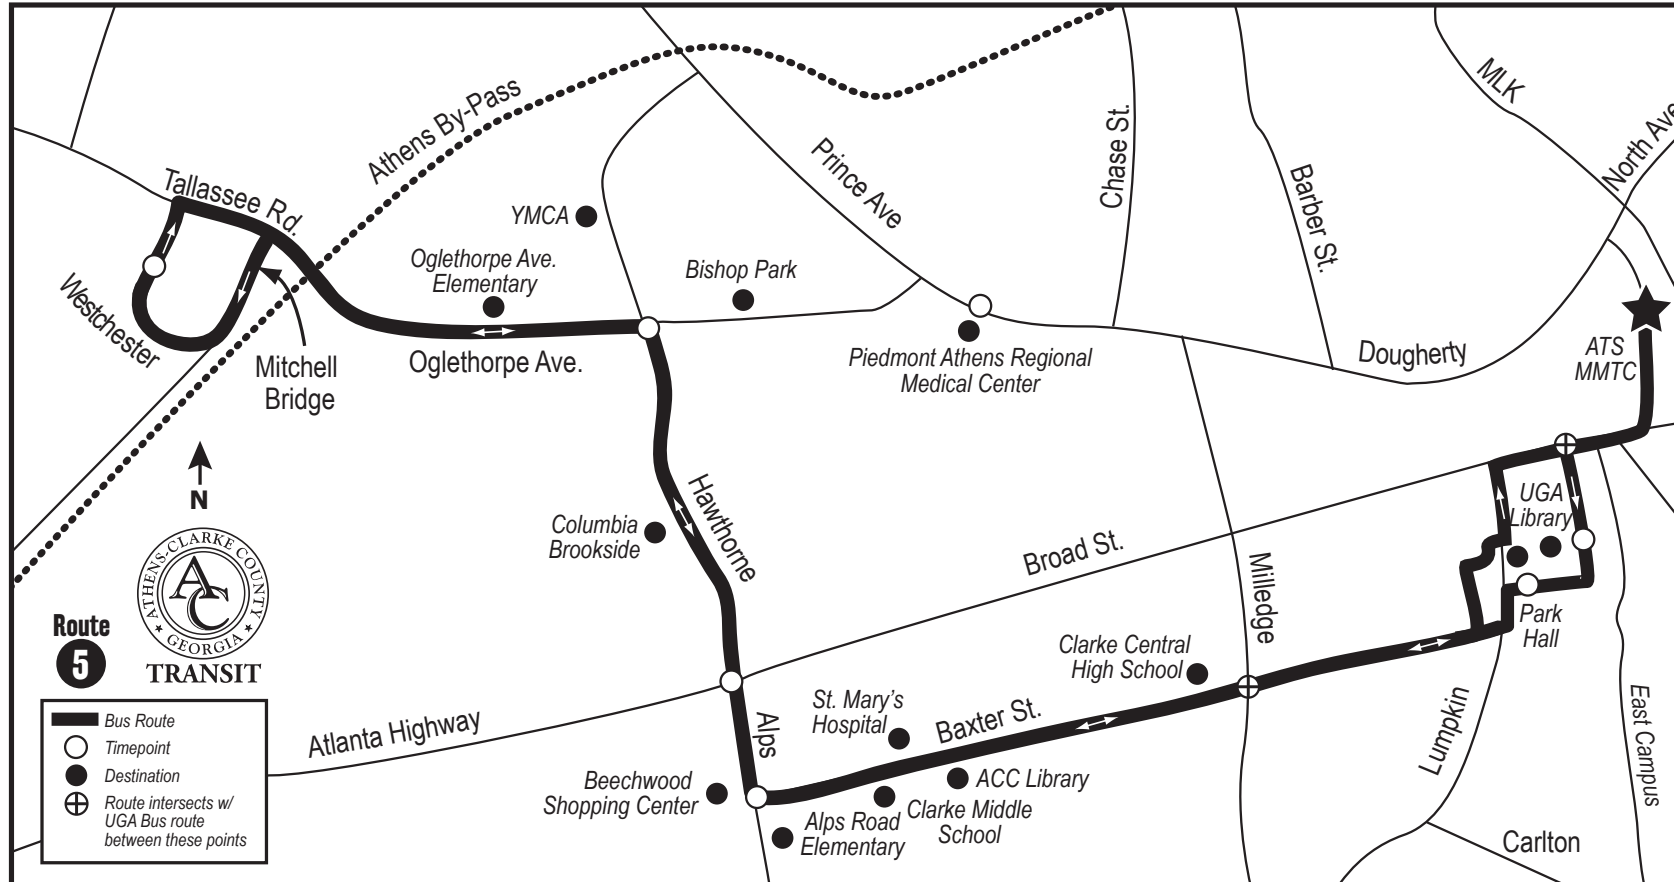

MMTC - Bay M

UGA Campus

Clarke Central High School

ACC Library

St. Mary's Hospital

Clarke Middle School

Alps Road Elementary

Beechwood Shopping Center

Oglethorpe Avenue Elementary

Westside Heights

Call **706-613-3430** for more info or visit us on the web at www.accgov.com/transit
ELWalkerDesign©Aug2018

How to Ride the Bus

- 1 Find your location on the map.
- 2 Check the timetable for the closest timepoint to your location. If you will be catching the bus at a stop not listed in the timetable, plan to arrive at your stop by the time listed for the preceding timepoint.
- 3 Read the timetable from left to right and top to bottom.
- 4 If you need to take more than one bus to reach your destination, ask your operator for a transfer.
- 5 Use exact fare. The operator cannot make change.
- 6 To indicate your stop, pull the cord located at the top of the windows or press the black strip between the windows.

www.acctgov.com/2105/Bus-N-Bike

Track Your Bus in Real-Time

Type bustracker.acctgov.com into any browser at home or on your mobile device. This takes you to a real-time view of the ACCT system on **myStop**. The location of every bus and stop along all routes is represented on the map. The positions of the buses are updated automatically every few seconds. You can also see the estimated arrival times at each stop. So if you are waiting for a bus or wondering just how close the next bus or bus stop is, check out this app.

IMPORTANT NOTE: The bus stops **many more** places along the route than are shown in the schedule. The times shown here are for these specific locations but are **not** the only stops along the route.