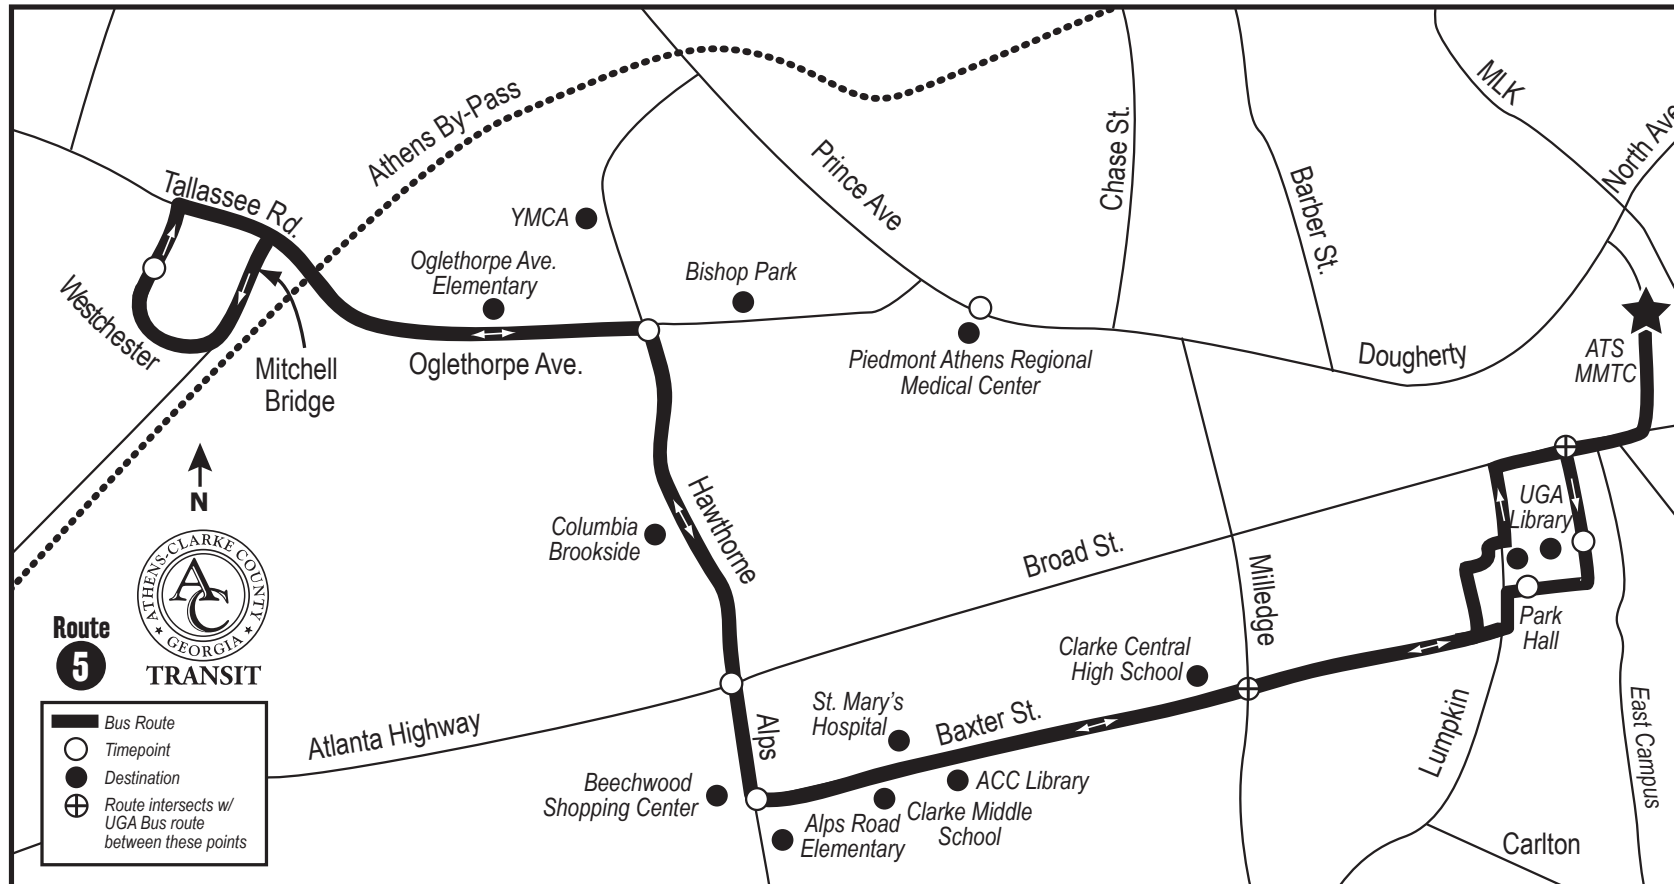

Beechwood Shopping Center

Oglethorpe Avenue Elementary

Westside Heights

Call **706-613-3430** for more info or visit us on the web at www.accgov.com/transit
 ELWalkerDesign©Aug2018

How to Ride the Bus

- 1 Find your location on the map.
- 2 Check the timetable for the closest timepoint to your location. If you will be catching the bus at a stop not listed in the timetable, plan to arrive at your stop by the time listed for the preceding timepoint.
- 3 Read the timetable from left to right and top to bottom.
- 4 If you need to take more than one bus to reach your destination, ask your operator for a transfer.
- 5 Use exact fare. The operator cannot make change.
- 6 To indicate your stop, pull the cord located at the top of the windows or press the black strip between the windows.

www.acctgov.com/2105/Bus-N-Bike

Track Your Bus in Real-Time

Type bustracker.acctgov.com into any browser at home or on your mobile device. This takes you to a real-time view of the ACCT system on **myStop**. The location of every bus and stop along all routes is represented on the map. The positions of the buses are updated automatically every few seconds. You can also see the estimated arrival times at each stop. So if you are waiting for a bus or wondering just how close the next bus or bus stop is, check out this app.

IMPORTANT NOTE: The bus stops **many more** places along the route than are shown in the schedule. The times shown here are for these specific locations but are **not** the only stops along the route.