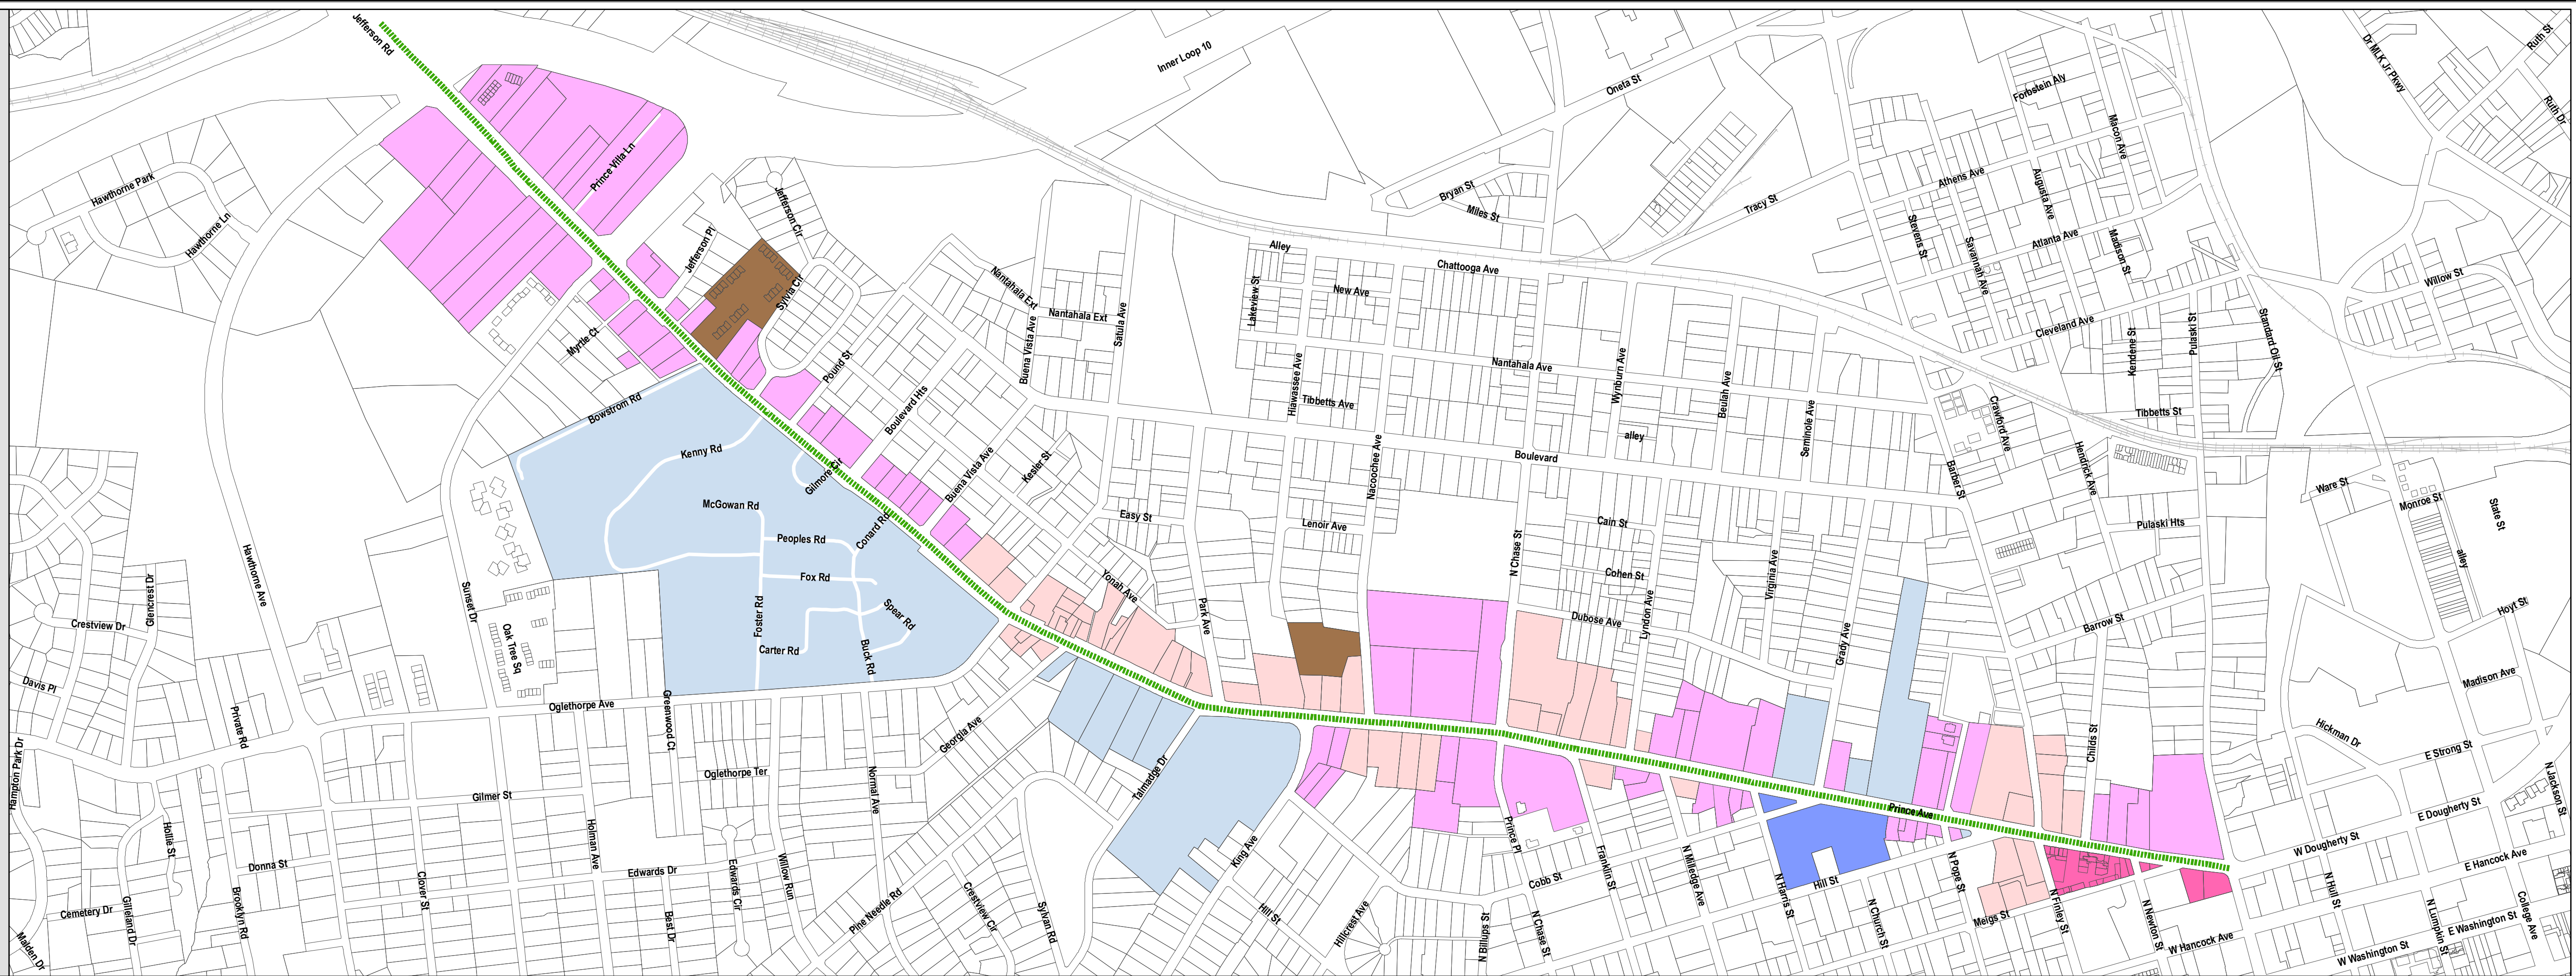

# Current Zoning

- Prince Avenue
- IN
- C-D
- C-N
- C-O
- G
- RM-2

# Proposed Zoning

- Prince Avenue
- Parcels Changed to CNE
- CNE
- IN
- C-D
- C-N
- C-O
- G
- RM-2